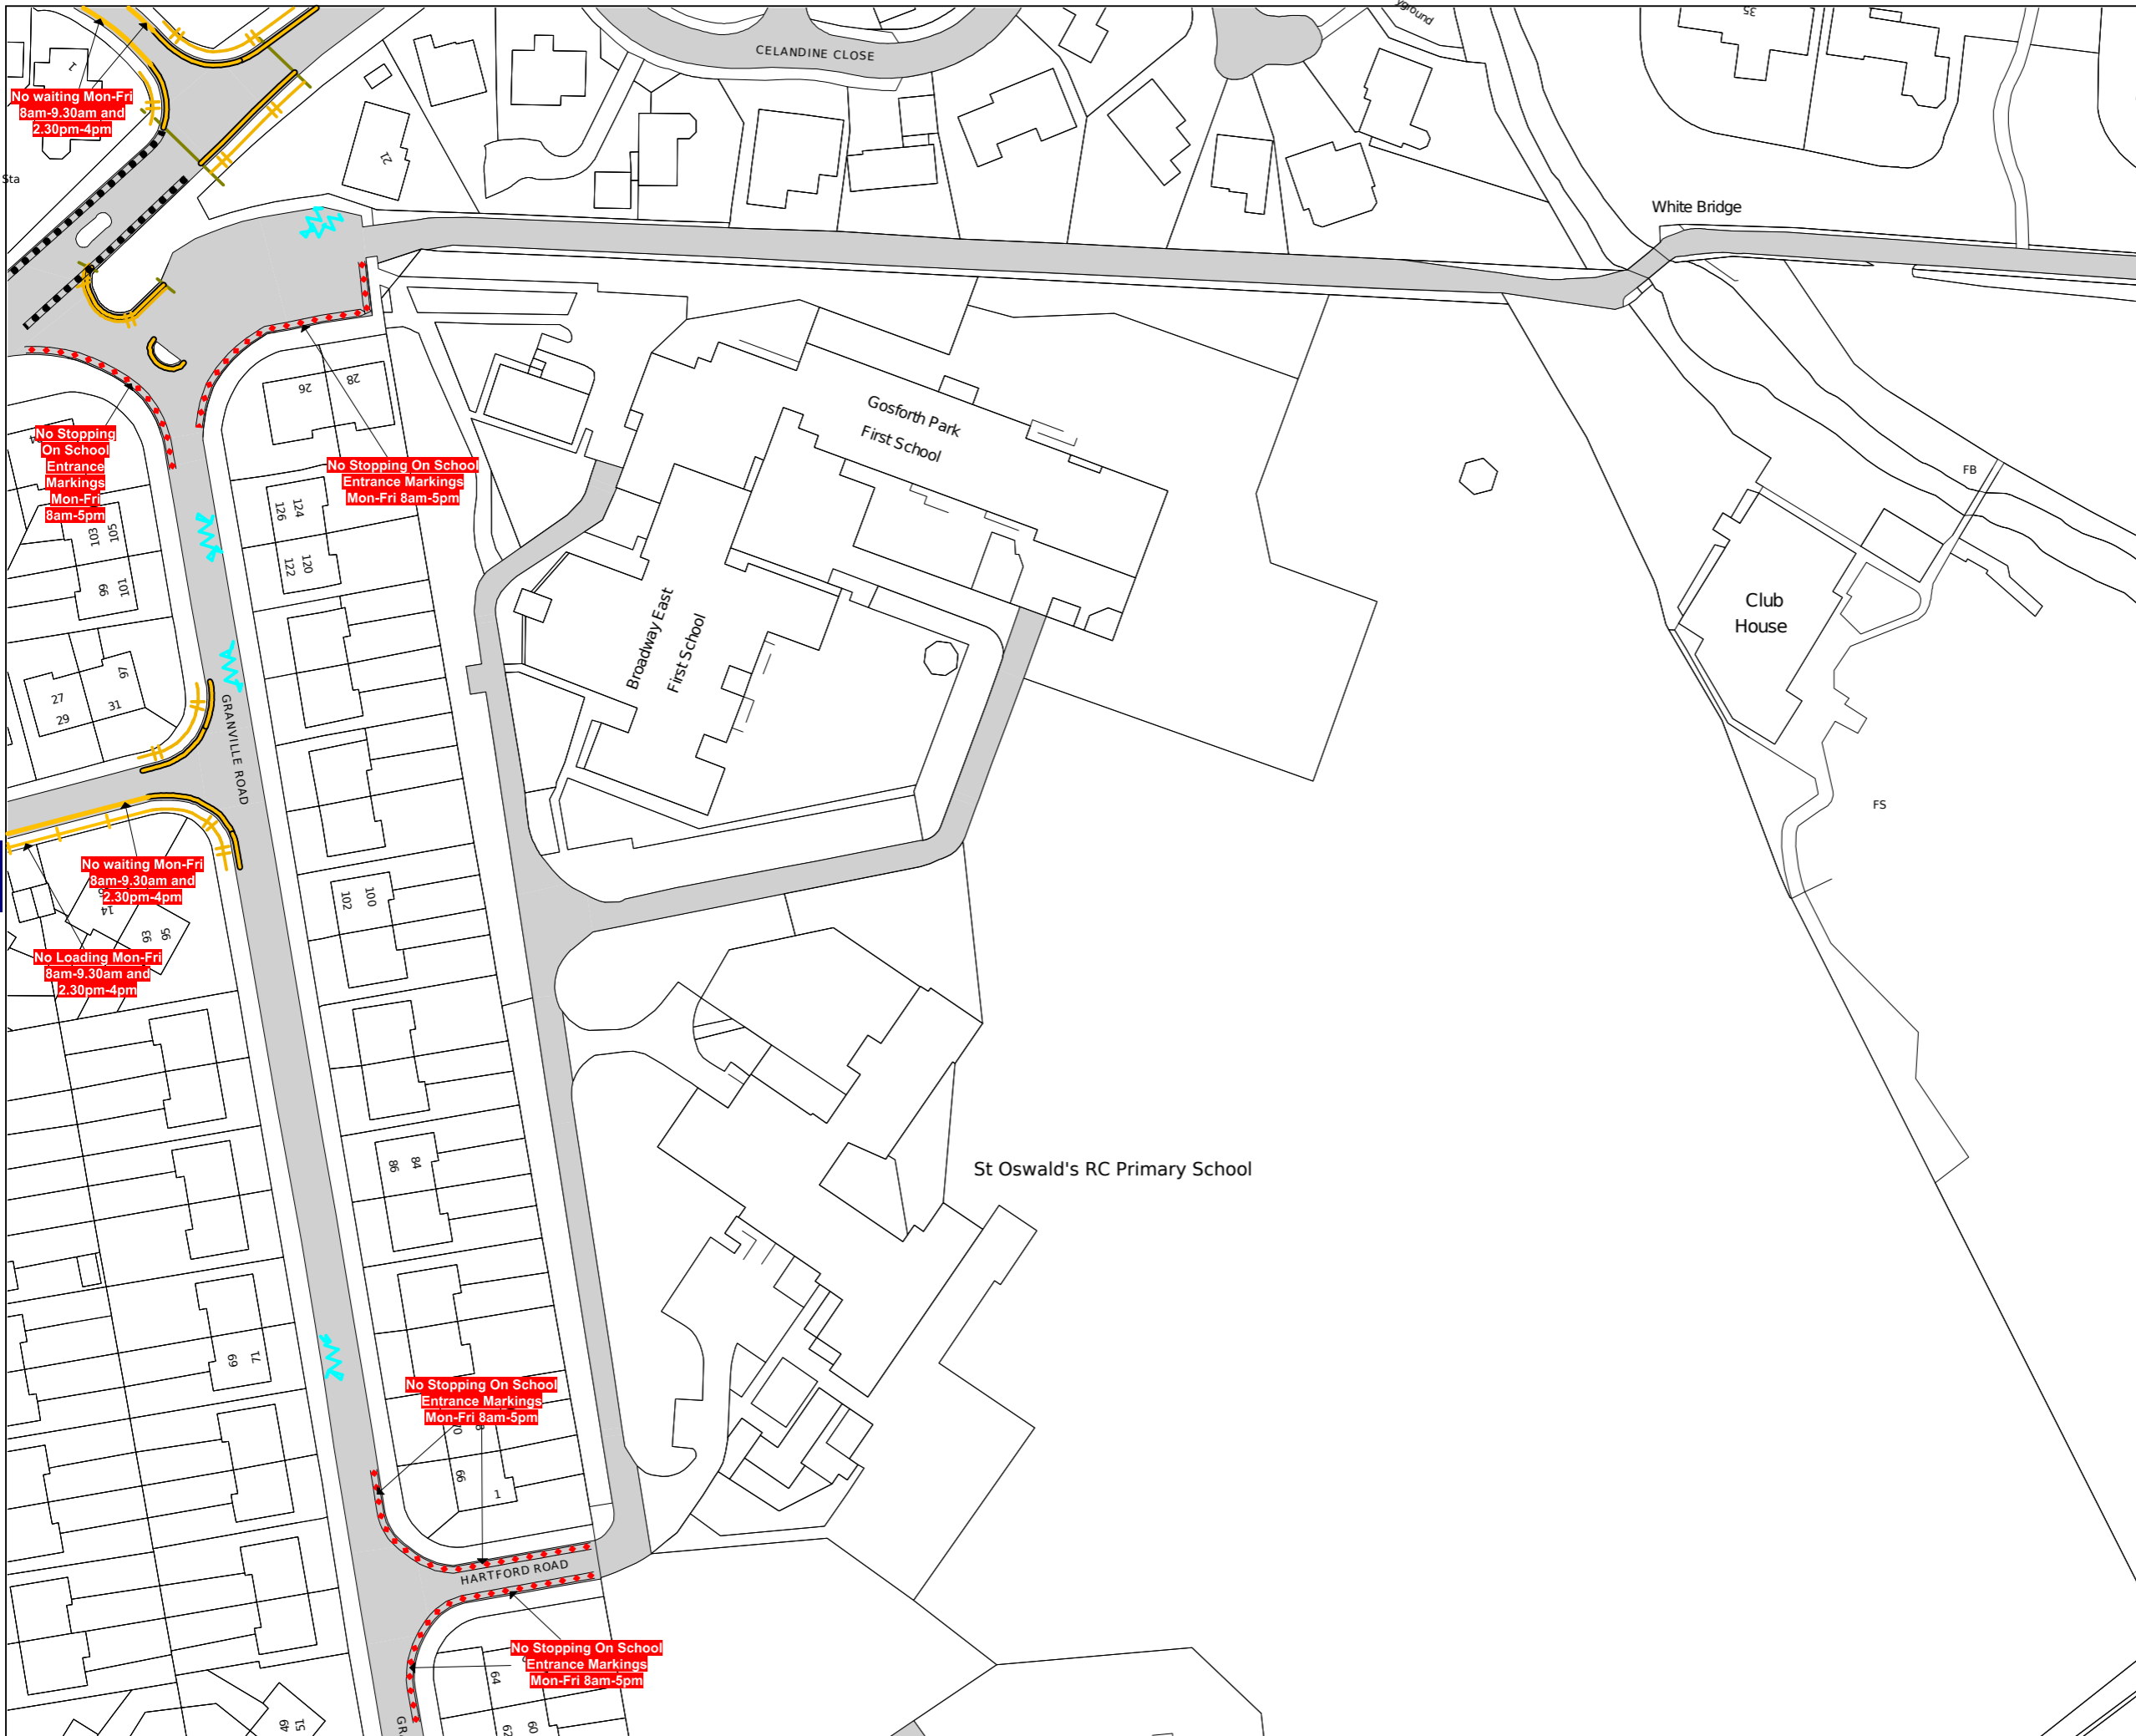

This map is reproduced from Ordnance Survey material with the permission of Ordnance Survey on behalf of the Controller of Her Majesty's Stationery Office © Crown Copyright. Unauthorised reproduction infringes Crown copyright and may lead to prosecution or civil proceedings.
 Newcastle City Council
 Licence No: 100019569 2026

Order Title:
 Broadway East - Zebra Crossing

DRAWING TITLE	
Tile Ref: AU50	
SCALE	1 : 1000
DATE	01/06/2026
REVISION NO.	1
STATUS	PROPOSED

This map is reproduced from Ordnance Survey material with the permission of Ordnance Survey on behalf of the Controller of Her Majesty's Stationery Office © Crown Copyright. Unauthorised reproduction infringes Crown copyright and may lead to prosecution or civil proceedings.
 Newcastle City Council
 Licence No: 100019569 2026

Order Title:
 Broadway East - Zebra Crossing

DRAWING TITLE
 Tile Ref: AU51

SCALE	1 : 1000
DATE	01/06/2026
REVISION NO.	1
STATUS	PROPOSED

This map is reproduced from Ordnance Survey material with the permission of Ordnance Survey on behalf of the Controller of Her Majesty's Stationery Office © Crown Copyright. Unauthorised reproduction infringes Crown copyright and may lead to prosecution or civil proceedings.
 Newcastle City Council
 Licence No: 100019569 2026

Order Title:
 Broadway East - Zebra Crossing

DRAWING TITLE	
Tile Ref: AV51	
SCALE	1 : 1000
DATE	01/06/2026
REVISION NO.	1
STATUS	PROPOSED