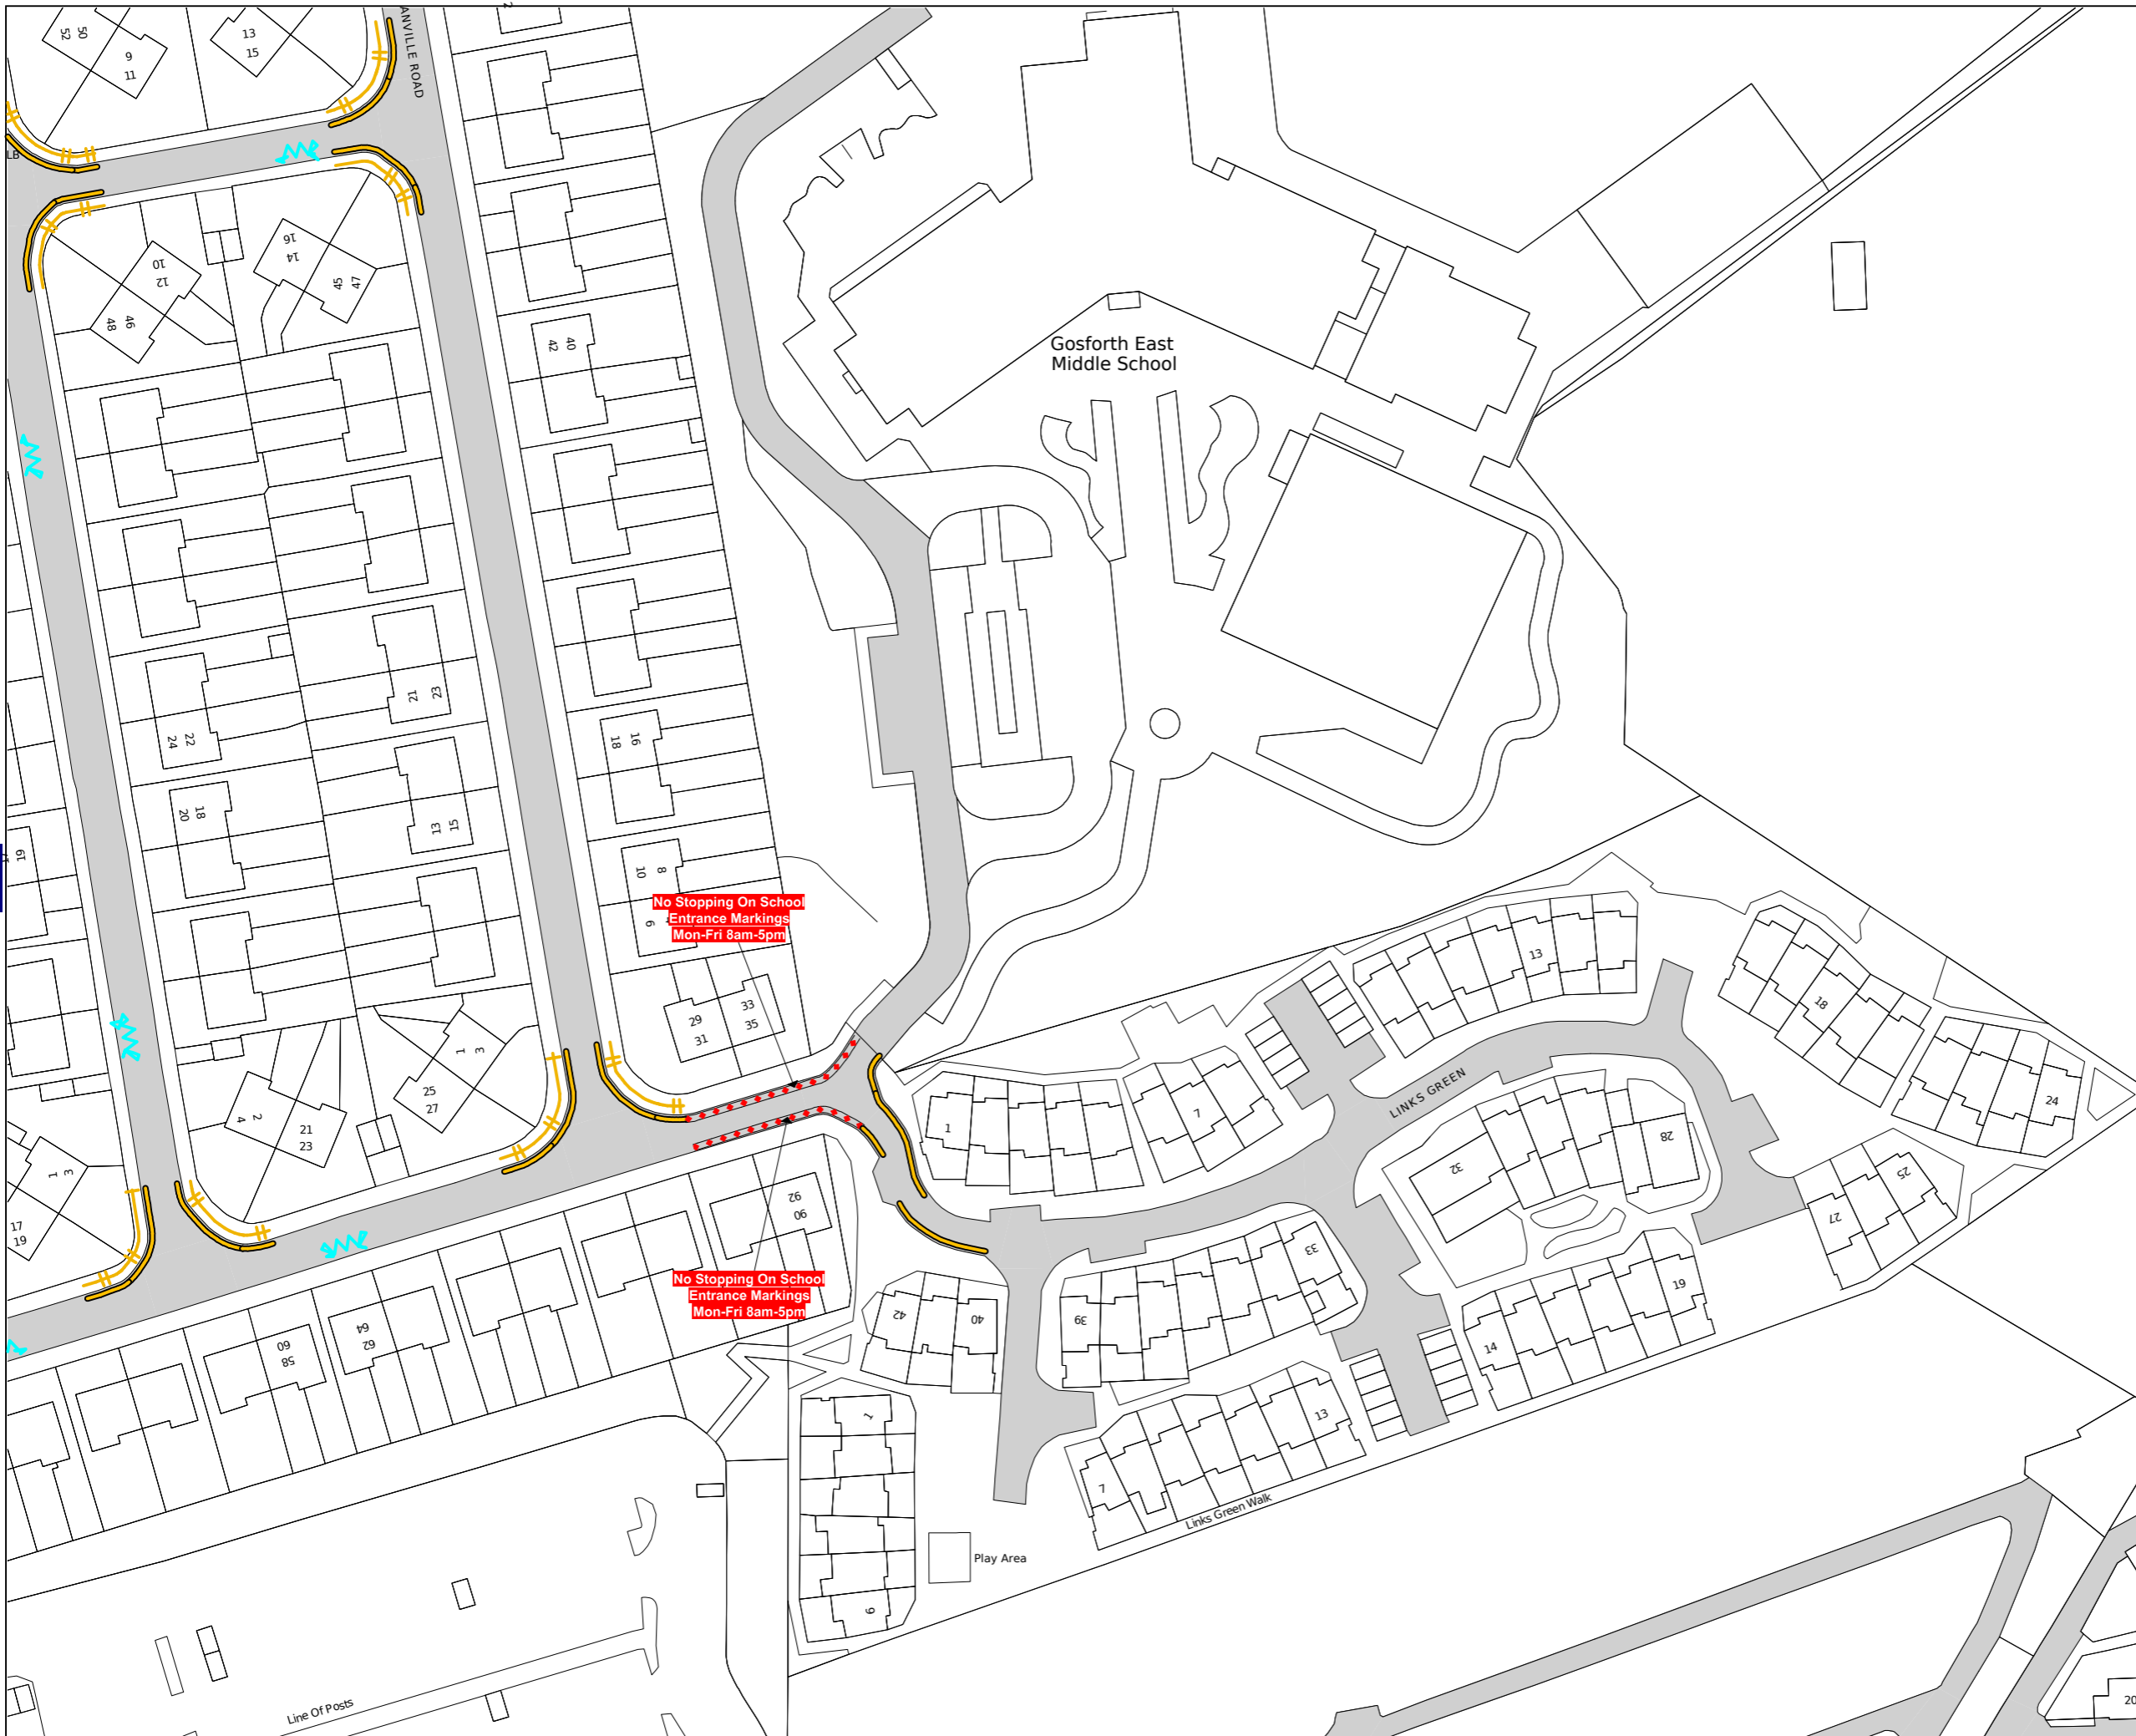

This map is reproduced from Ordnance Survey material with the permission of Ordnance Survey on behalf of the Controller of Her Majesty's Stationery Office © Crown Copyright. Unauthorised reproduction infringes Crown copyright and may lead to prosecution or civil proceedings.
 Newcastle City Council
 Licence No: 100019569 2026

Order Title:
 Broadway East - Zebra Crossing

DRAWING TITLE	
Tile Ref: AU50	
SCALE	1 : 1000
DATE	01/06/2026
REVISION NO.	1
STATUS	PROPOSED

This map is reproduced from Ordnance Survey material with the permission of Ordnance Survey on behalf of the Controller of Her Majesty's Stationery Office © Crown Copyright. Unauthorised reproduction infringes Crown copyright and may lead to prosecution or civil proceedings.
 Newcastle City Council
 Licence No: 100019569 2026

Order Title:
 Broadway East - Zebra Crossing

DRAWING TITLE
 Tile Ref: AU51

SCALE	1 : 1000
DATE	01/06/2026
REVISION NO.	1
STATUS	PROPOSED

This map is reproduced from Ordnance Survey material with the permission of Ordnance Survey on behalf of the Controller of Her Majesty's Stationery Office © Crown Copyright. Unauthorised reproduction infringes Crown copyright and may lead to prosecution or civil proceedings.
 Newcastle City Council
 Licence No: 100019569 2026

Order Title:
 Broadway East - Zebra Crossing

DRAWING TITLE	
Tile Ref: AV51	
SCALE	1 : 1000
DATE	01/06/2026
REVISION NO.	1
STATUS	PROPOSED